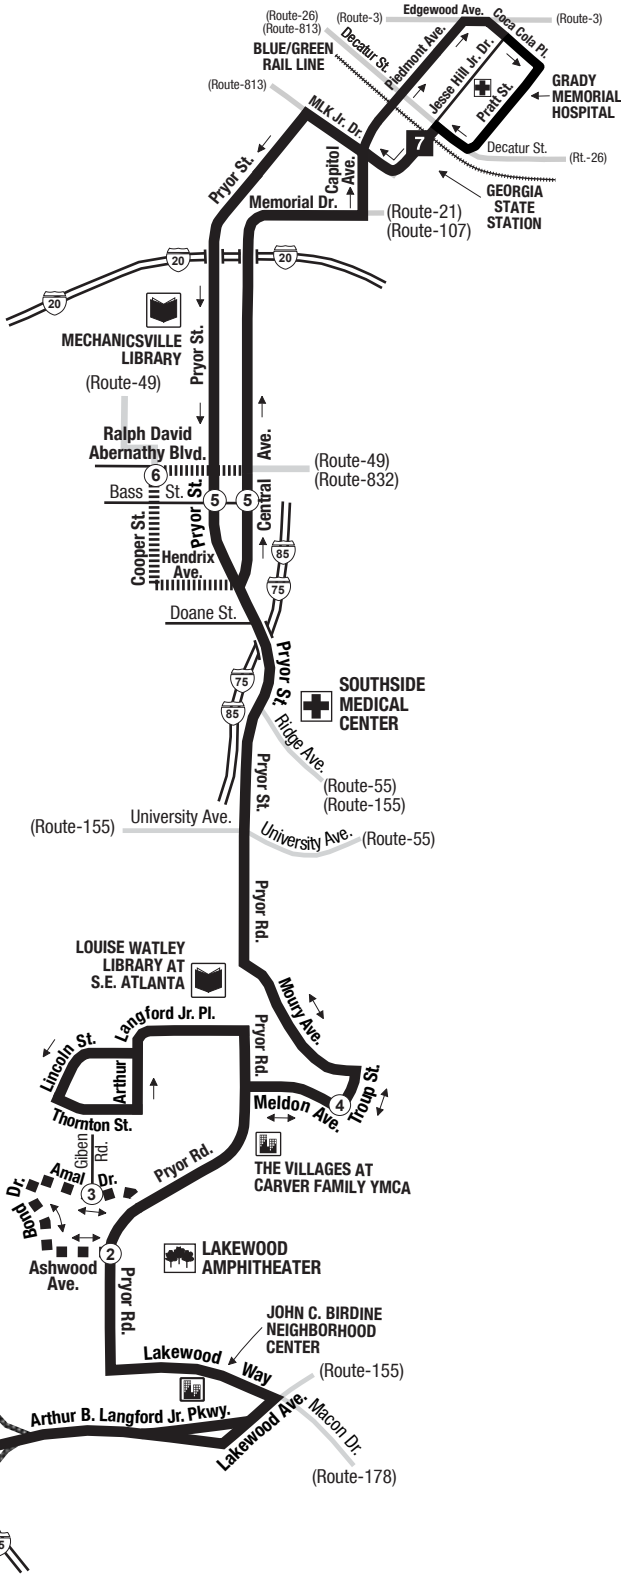

**Routes intersecting at Georgia State Station:  
Rutas intersectando en la Estación Georgia State:**

- 21-Memorial Drive
- 42-Pryor Road
- 49-McDonough Boulevard
- 55-Jonesboro Road
- 107-Glenwood
- 186-Rainbow Drive/South Dekalb
- 813-Atlanta University Center

**NORTH  
NORTE**

— INTERSECTING ROUTES  
Rutas Intersectando

||||| THESE TRIPS OPERATE VIA COOPER STREET.  
Viajes con servicios hacia Cooper Street.

■ ■ ■ SERVICE OPERATES WEEKDAY ONLY.  
These trips operate via Amal Drive. No service provided on Amal Drive, Bond Drive and Ashwood Avenue after 8:00 p.m.

Servicio días de semanas solamente. Viajes con servicios hacia Amal Drive. Después de la 8:00 p.m., no hay servicio en las calles Amal Drive, Bond Drive y Ashwood Avenue.

**Routes intersecting at Lakewood/Ft. McPherson Station:  
Rutas intersectando en la Estación Lakewood/Ft. McPherson:**

- 42-Pryor Road
- 178-Empire Boulevard/Southside Industrial Park
- 183-Greenbriar
- 191-Riverdale/ATL International Terminal
- 194-Conley Road/Mt. Zion